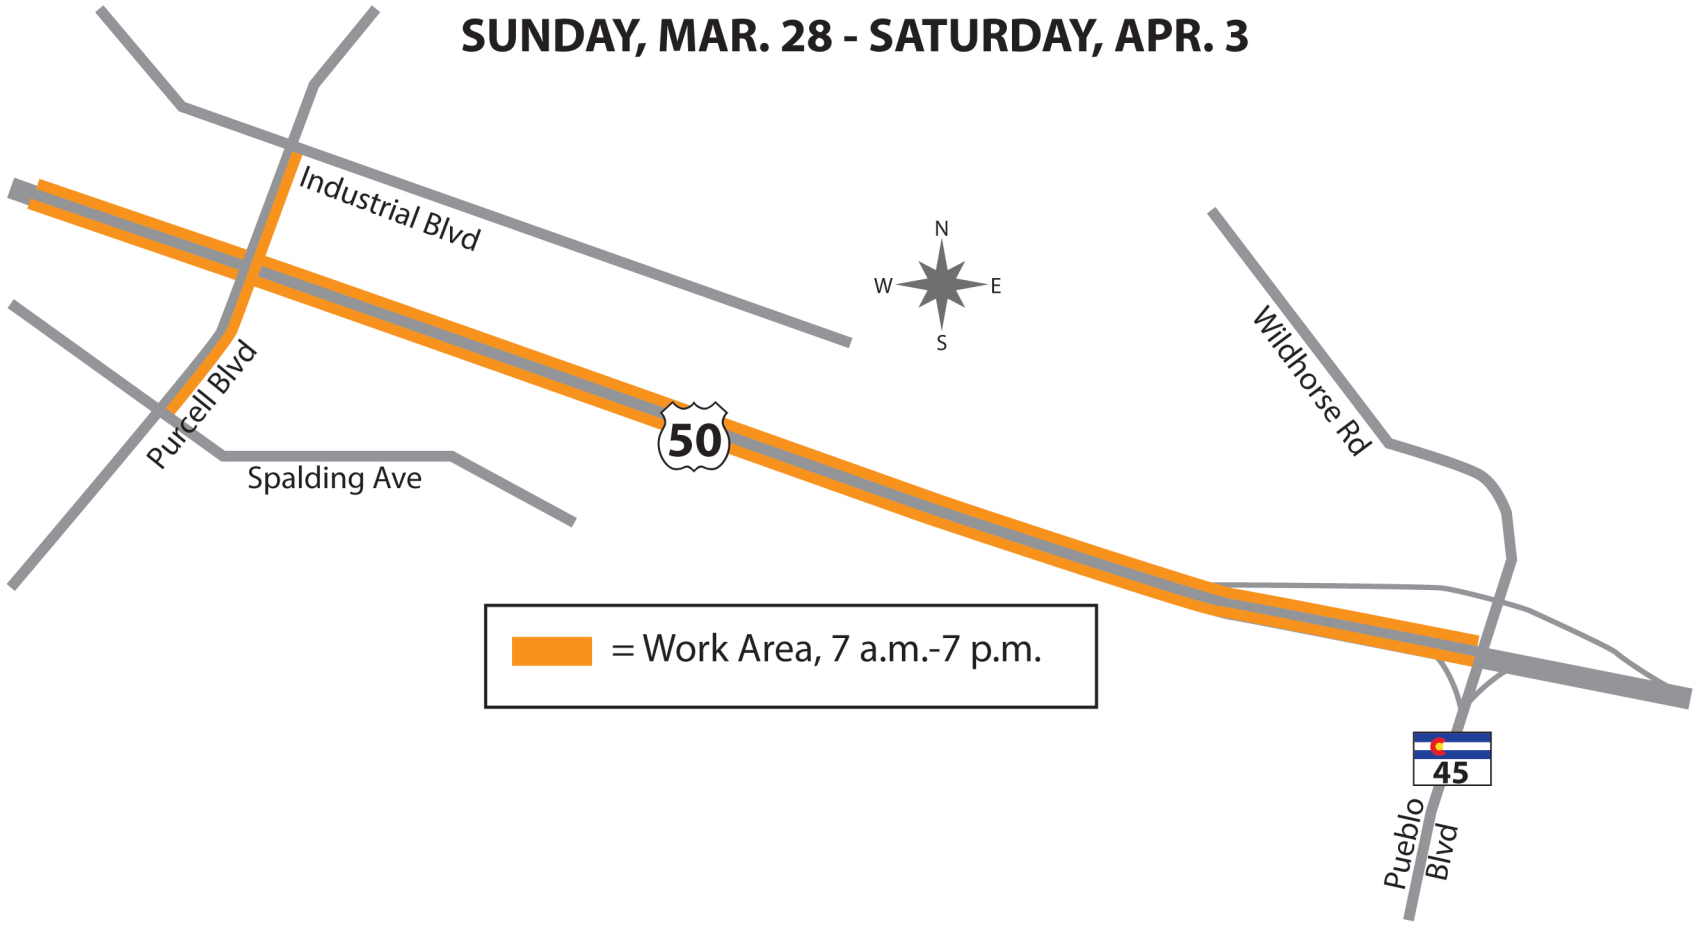

SUNDAY, MAR. 28 - SATURDAY, APR. 3

 = Work Area, 7 a.m.-7 p.m.